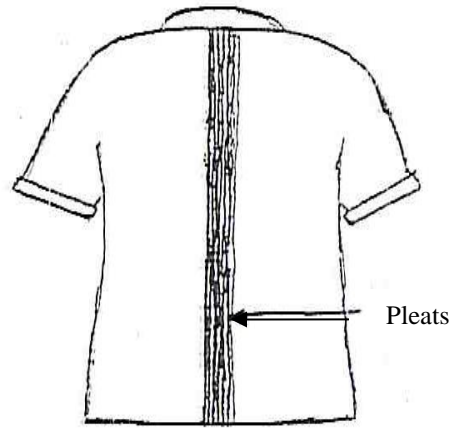

UNIVERSITY OF TECHNOLOGY, JAMAICA

COLLEGE OF HEALTH SCIENCES

BACHELOR OF PHARMACY UNIFORM

White Bush Jacket or a white Professional Jacket

White Bush Jacket

Length  
(Mid - Hip)

**NOT** Waist  
Length

Ash Grey Pants

Front

Back

Ash Grey Skirt

Knee  
length