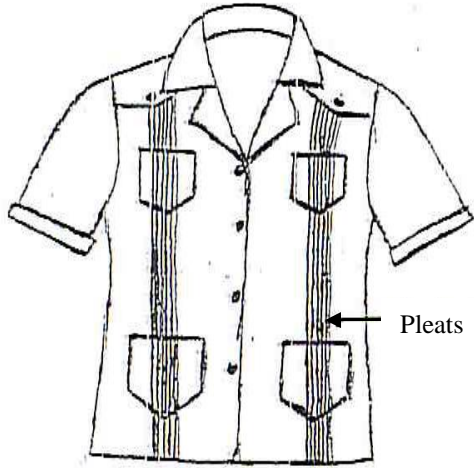

UNIVERSITY OF TECHNOLOGY, JAMAICA

COLLEGE OF HEALTH SCIENCES

BACHELOR OF PHARMACY UNIFORM

White Bush Jacket or a white Professional Jacket

White Bush Jacket

Length  
(Mid - Hip)

**NOT** Waist  
Length

Ash Grey Pants

Front

Back

Ash Grey Skirt

Knee  
length